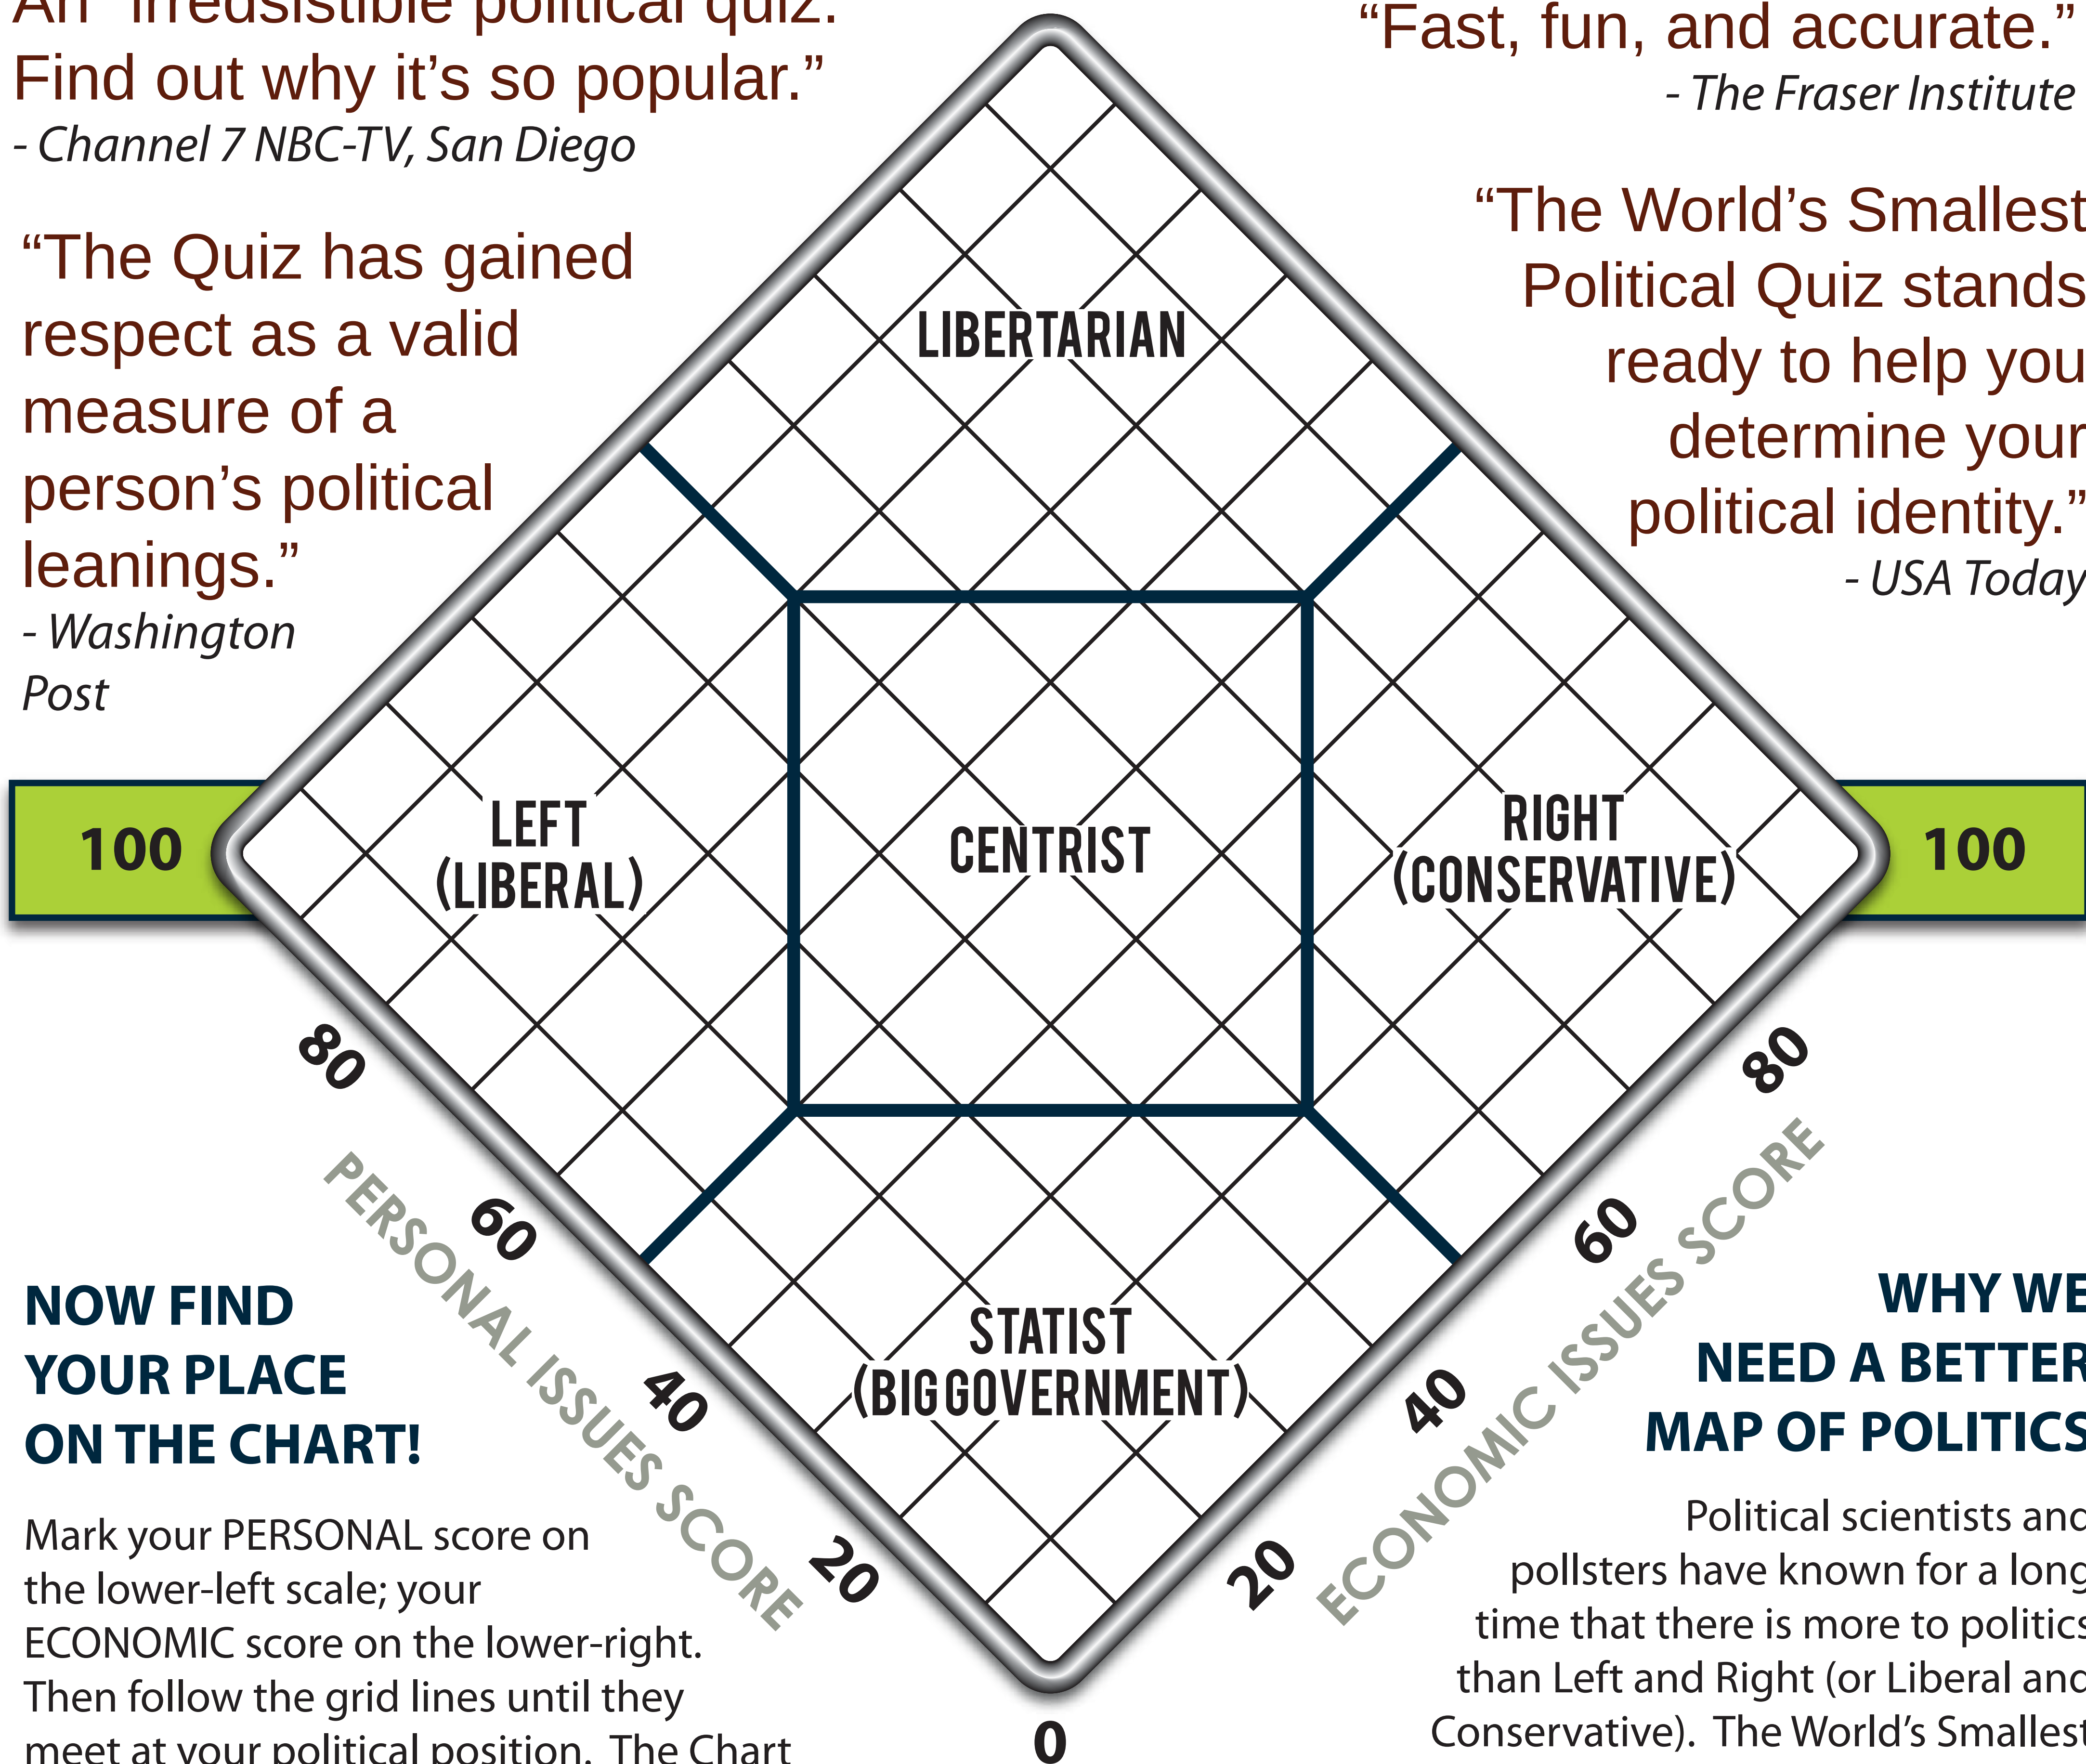

Where do YOU fit on the NEW POLITICAL MAP?

Find out now! Take the world-famous

WORLD'S SMALLEST POLITICAL QUIZ

An "irresistible political quiz.
Find out why it's so popular."

- Channel 7 NBC-TV, San Diego

"The Quiz has gained
respect as a valid
measure of a
person's political
leanings."

- Washington
Post

"Fast, fun, and accurate."

- The Fraser Institute

"The World's Smallest
Political Quiz stands
ready to help you
determine your
political identity."

- USA Today

NOW FIND YOUR PLACE ON THE CHART!

Mark your PERSONAL score on the lower-left scale; your ECONOMIC score on the lower-right. Then follow the grid lines until they meet at your political position. The Chart shows the political group that agrees with you most. Liberals tend to value personal freedom. Conservatives tend to value economic freedom. Libertarians value both. Statists are against both.

WHY WE NEED A BETTER MAP OF POLITICS

Political scientists and pollsters have known for a long time that there is more to politics than Left and Right (or Liberal and Conservative). The World's Smallest Political Quiz's Diamond Chart is more accurate and inclusive. It shows who really agrees with you most in the world of politics. The Quiz is used in classrooms and has been published in magazines, newspapers, and more!